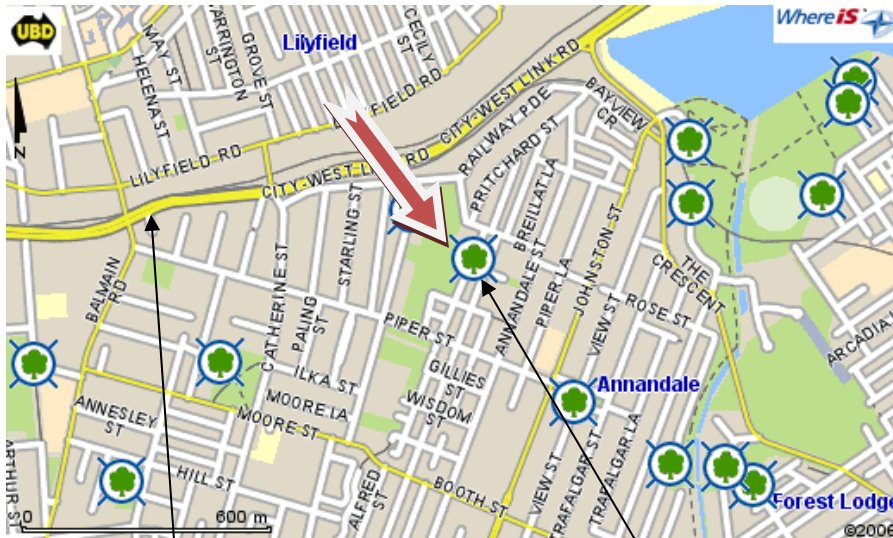

BALMAIN & DISTRICT FOOTBALL CLUB INC

PO BOX 1020
ROZELLE NSW 2039
www.balmainfootball.com.au

Nat Hughes

Approaching from Balmain Road

From Lilyfield, over the City Westlink on Balmain road.

Turn left onto Piper St

Along Piper St, turn left onto Young Street.

Take second left onto Gray St

Park along small lane adjacent to soccer